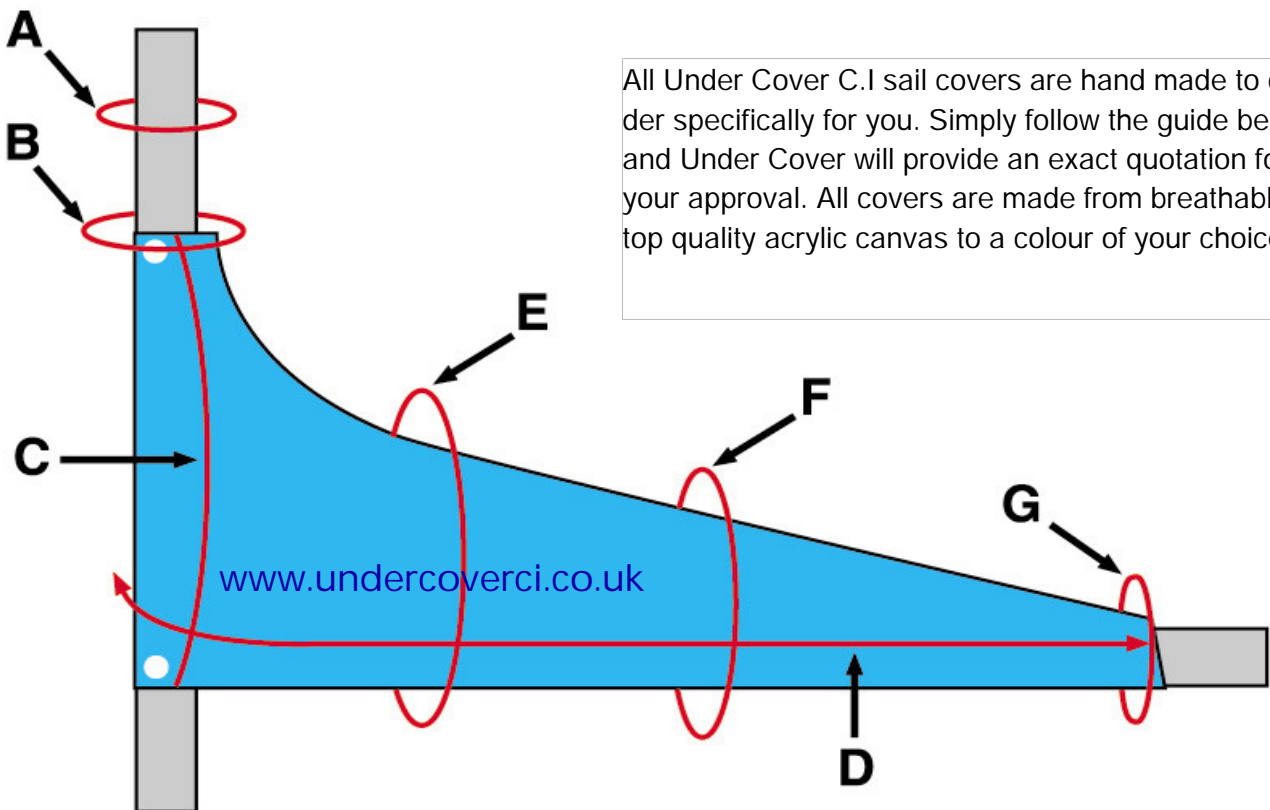

Full manufacture & repair service for all manner of waterproof & protective coverings & equipment. Specially hand made to order bespoke items.

MAIN SAIL MEASUREMENT GUIDE

All Under Cover C.I sail covers are hand made to order specifically for you. Simply follow the guide below and Under Cover will provide an exact quotation for your approval. All covers are made from breathable top quality acrylic canvas to a colour of your choice.

- A - Circumference of mast
- B - Circumference at the headboard
- C - Height from top of sail to the bottom of the boom
- D - Aft end of sail around to forward centre line of mast
- E - Circumference at 1/4 of 'D' measurement
- F - Circumference at 1/2 of 'D' measurement
- G - Circumference at largest point of clew patch